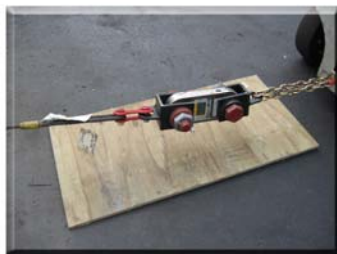

888-990-2990 ◆ www.RAPTORSAFETY.COM